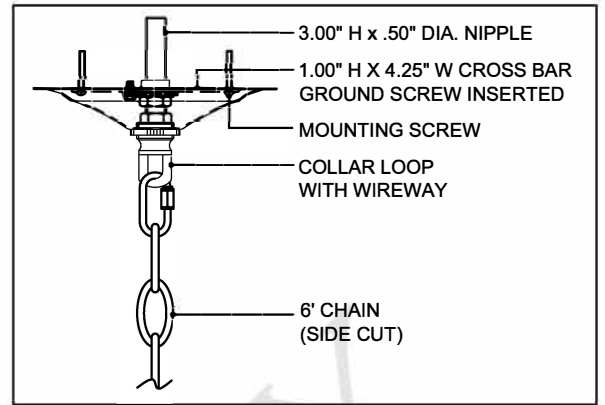

TOP VIEW

CANOPY DETAIL

FRONT VIEW

9000-0580

ALL WORK © 2019 CURREY & COMPANY