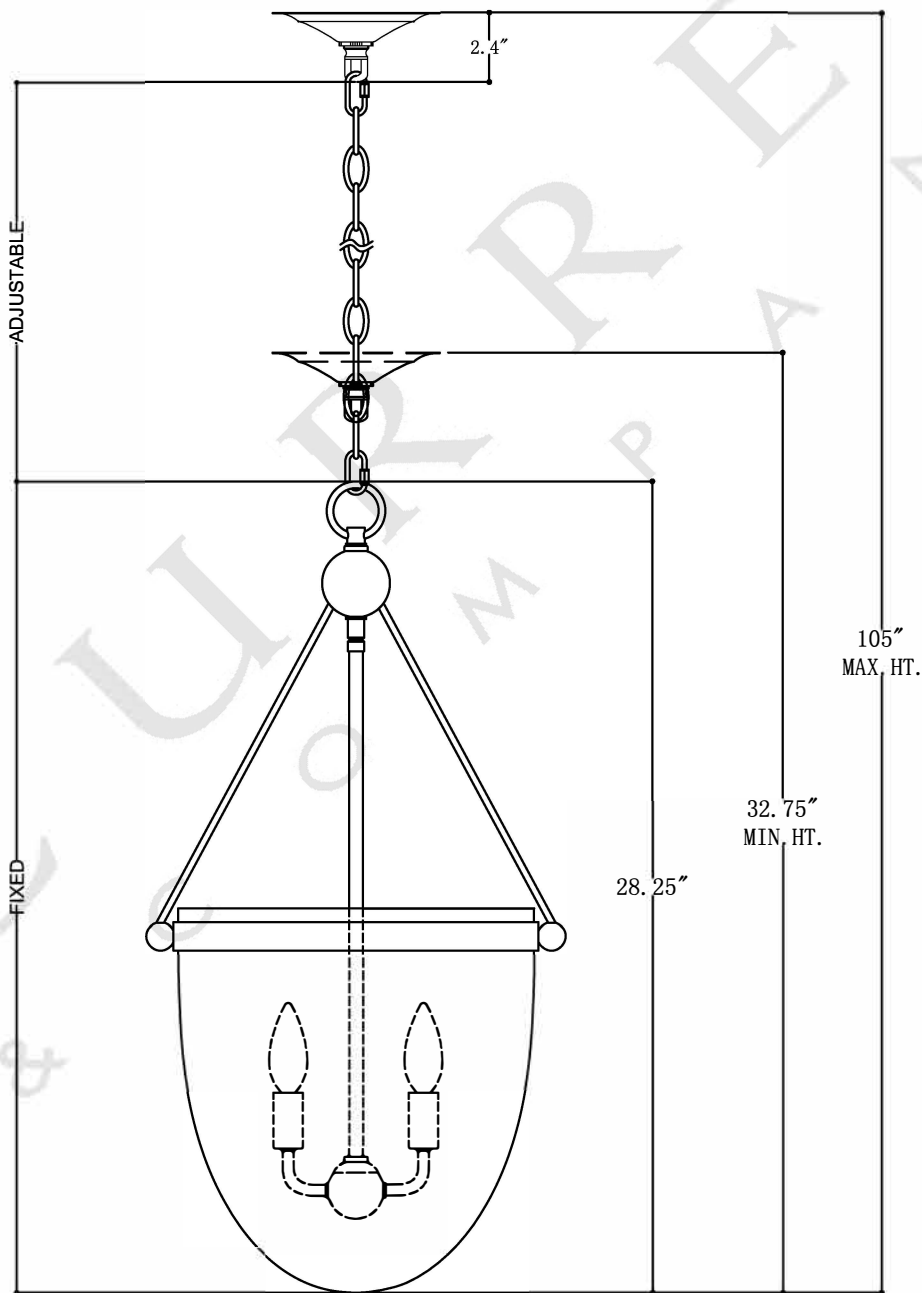

TOP VIEW

CANOPY DETAIL

FRONT VIEW

9000-0580

ALL WORK © 2019 CURREY & COMPANY